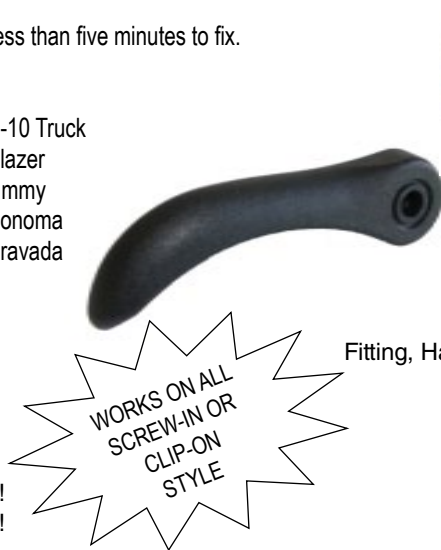

INTERIOR PARTS

SEAT REPAIR

There is a design flaw on the seat recliner pins in Chevy S-10 Trucks, Blazers, Sonomas & Bravadas between 1994-2003. The failure rate has been reported to be as high as 75%. Whether the customer is in for service or it's a trade-in, now you have an alternative to replacing the entire recliner mechanism. Needa Parts Manufacturing introduces six part numbers that will take care of the problem quickly, easily, less expensively and best of all, permanently.

Using Needa's patented repair kit, it takes less than five minutes to fix. Saving you time and money on each repair.

APPLICATIONS: General Motors S-10 Truck
1994 - 2003 Blazer
Jimmy
Sonoma
Bravada

Also works on Lazy Boy recliners, too!

PART #	DESCRIPTION
777771	Gray / Driver
777781	Gray / Passenger
777791	Charcoal / Driver
777801	Charcoal / Passenger
777811	Tan / Driver NEW!
777821	Tan / Passenger NEW!

Complete Kit Includes:
The Handle
(Passenger or Driver's Side)
Fitting, Hardened Set Screw and Allen Wrench

Handle comes in 3 colors
Gray, Charcoal and Tan

2 Year Limited Warranty
Patented

SPEEDOMETER CABLE

TURN SIGNAL REPAIR

033681
SPEEDO CABLE
UNIVERSAL
72" CUT TO LENGTH

492731
TURN SIGNAL LEVER
GM 81-94
WITHOUT CRUISE
CONTROL

NEW

492811
TURN SIGNAL LEVER
W/O CRUISE CNTRL
VARIOUS GM
71-94

NEW

492851
TURN SIGNAL LEVER
W/ CRUISE CNTRL &
HIGH BEAM GM 83-91
CHROME

492861
TURN SIGNAL LEVER
GM 84-93
W/ WIPER DELAY

493011
TURN SIGNAL CAM
CHRYSLER, FORD

493021
TURN SIGNAL CAM
AMC, GM

493031
TURN SIGNAL CAM
AMC, GM

493051
TURN SIGNAL CAM
AMC, CHRYSLER,
FORD 63-79

493121
TURN SIGNAL
CANCEL SPRING
GM 67-95

The Fastest Way To Fixed!