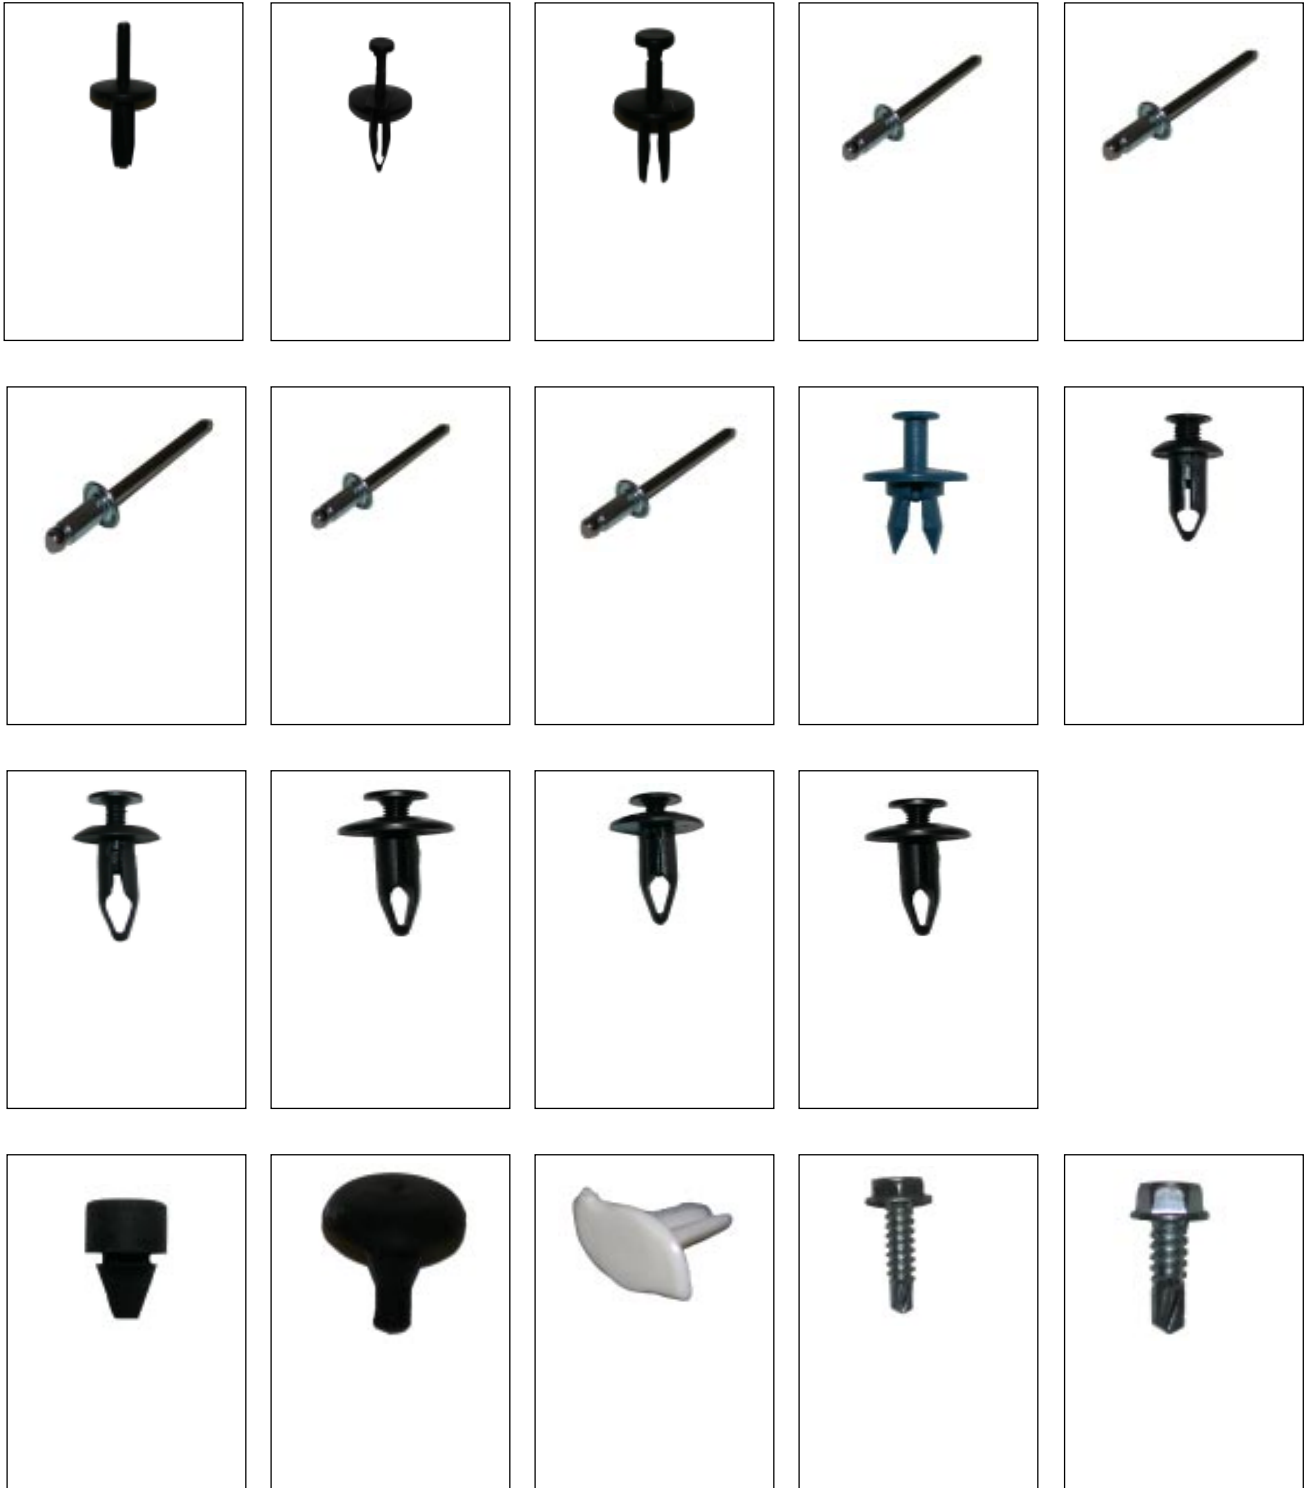

BODY FASTENERS

BODY

Call Us At 1-877-We Needa